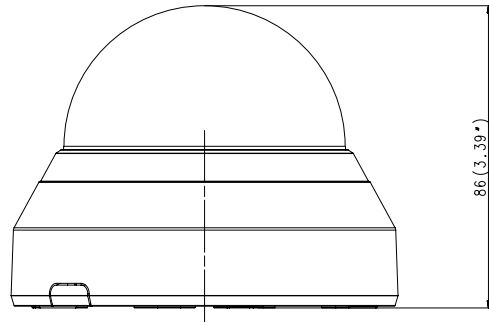

SBP-300LM

SBP-300B

SPB-IND12

SPG-IND12B

SBP-300PM

Video	
Imaging Device	1/2.8" 2M CMOS
Resolution	1920 x 1080
Max. Framerate	30fps @1080p(N), 25fps @ 1080p(P)
Min. Illumination	Color : 0.17Lux (F1.6, 1/30sec) B/W : 0Lux(IR LED on)
Video Out	BNC(AHD / TVI / CVI / CVBS Selectable)
Video Transmission Distance	500m(5C2V Coaxial Cable)
Lens	
Focal Length (Zoom Ratio)	4mm fixed focal
Max. Aperture Ratio	F1.6
Angular Field of View	H: 87.6° / V: 46.4° / D: 104.5°
Min. Object Distance	0.5m(1.64ft)
Focus Control	Manual
Pan / Tilt / Rotate	
Pan / Tilt / Rotate Range	0°~350° / 0°~67° / 0°~355°
Operational	
Camera Title	Displayed up to 15 characters
Day & Night	Auto(ICR)
Backlight Compensation	BLC, HLC, WDR
Wide Dynamic Range	120dB
Digital Noise Reduction	SSNRIV
Defog	Support
Motion Detection	4ea
Privacy Masking	8ea, rectangular zones
Gain Control	Low / Middle / High / Very High
White Balance	ATW / AWC / Manual / Indoor / Outdoor
Electronic Shutter Speed	1 ~ 1/12,000sec
Video Rotation	H-Rev / V-Rev
Analytics	Motion detection
IR Viewable Length	20m(65.62ft)
Coaxial Protocol	ACP(AHD Coax Protocol), TCP(TVI Coax Protocol), CCP(CVI Coax Protocol) CVBS : Pelco-C(Coaxitron)
Environmental & Electrical	
Operating Temperature / Humidity	-10°C ~ +55°C(+14°F ~ +131°F) / Less than 90% RH
Input Voltage	12VDC
Power Consumption	Max 5.4W
Mechanical	

Color / Material	Ivory / Plastic
Product Dimensions / Weight	Ø110 x 86mm(4.33 x 3.39"), 227g(0.50 lb)

- The latest product information / specification can be found at hanwha-security.com
- Design and specifications are subject to change without notice.
- Wisenet is the proprietary brand of Hanwha Techwin, formerly known as Samsung Techwin.

SCD-6023R
Appearance Drawing
Unit:mm(inch)