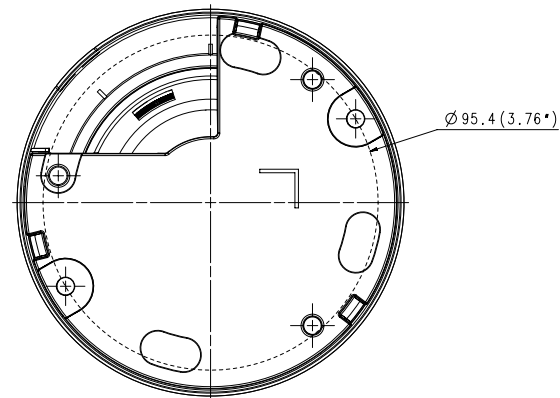

SBP-300LM

SBP-300B

SPB-IND12

SPG-IND12B

SBP-300PM

Video	
Imaging Device	1/2.8" 2M CMOS
Resolution	1920 x 1080
Max. Framerate	30fps @1080p(N), 25fps @ 1080p(P)
Min. Illumination	Color : 0.17Lux (F1.6, 1/30sec) B/W : 0Lux(IR LED on)
Video Out	BNC(AHD / TVI / CVI / CVBS Selectable)
Video Transmission Distance	500m(5C2V Coaxial Cable)
Lens	
Focal Length (Zoom Ratio)	4mm fixed focal
Max. Aperture Ratio	F1.6
Angular Field of View	H: 87.6° / V: 46.4° / D: 104.5°
Min. Object Distance	0.5m(1.64ft)
Focus Control	Manual
Pan / Tilt / Rotate	
Pan / Tilt / Rotate Range	0°~350° / 0°~67° / 0°~355°
Operational	
Camera Title	Displayed up to 15 characters
Day & Night	Auto(ICR)
Backlight Compensation	BLC, HLC, WDR
Wide Dynamic Range	120dB
Digital Noise Reduction	SSNRIV
Defog	Support
Motion Detection	4ea
Privacy Masking	8ea, rectangular zones
Gain Control	Low / Middle / High / Very High
White Balance	ATW / AWC / Manual / Indoor / Outdoor
Electronic Shutter Speed	1 ~ 1/12,000sec
Video Rotation	H-Rev / V-Rev
Analytics	Motion detection
IR Viewable Length	20m(65.62ft)
Coaxial Protocol	ACP(AHD Coax Protocol), TCP(TVI Coax Protocol), CCP(CVI Coax Protocol) CVBS : Pelco-C(Coaxitron)
Environmental & Electrical	
Operating Temperature / Humidity	-10°C ~ +55°C(+14°F ~ +131°F) / Less than 90% RH
Input Voltage	12VDC
Power Consumption	Max 5.4W
Mechanical	

Color / Material	Ivory / Plastic
Product Dimensions / Weight	Ø110 x 86mm(4.33 x 3.39"), 227g(0.50 lb)

- The latest product information / specification can be found at hanwha-security.com
- Design and specifications are subject to change without notice.
- Wisenet is the proprietary brand of Hanwha Techwin, formerly known as Samsung Techwin.

SCD-6023R
Appearance Drawing
Unit:mm(inch)